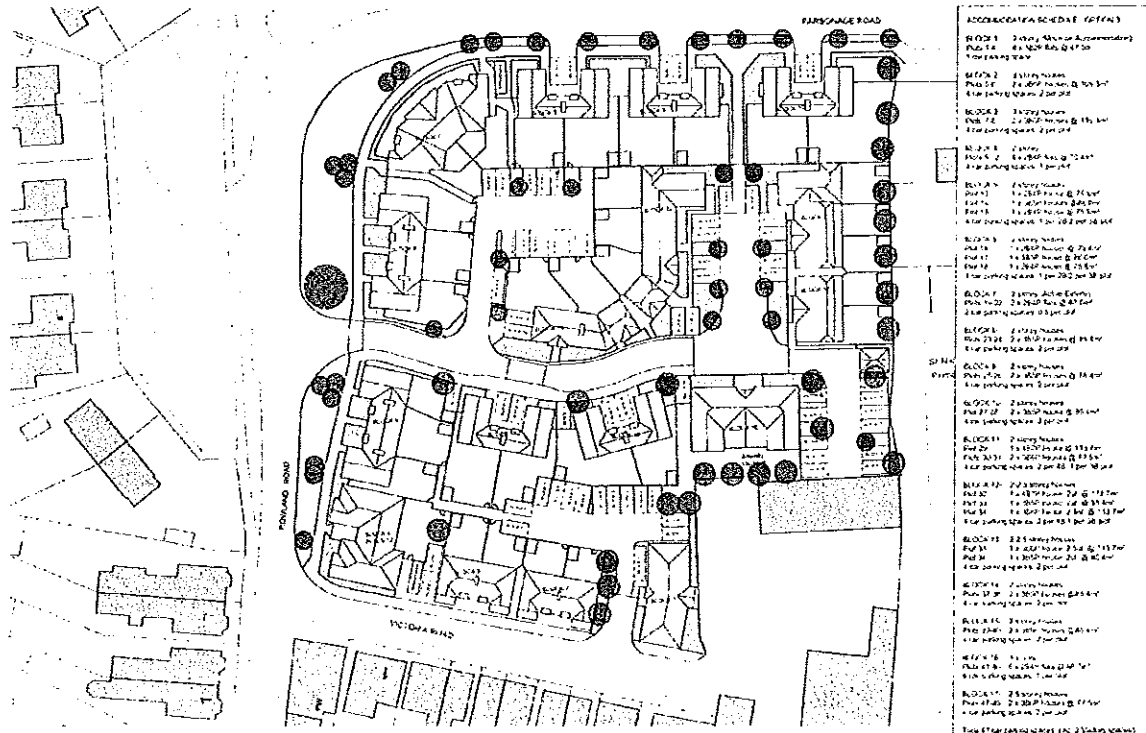

RAGLAN – WITH EXISTING DAY CENTRE

RAGLAN – WITH NEW DAY CENTRE

RAGLAN – WITH NO DAY CENTRE

THAMES VALLEY HA – WITH EXISTING DAY CENTRE

Thames Valley
Housing

See Layout OPTION 1
 With Existing Day Centre
 drawing to APP0331/02 REV C

THAMES VALLEY HOUSING ASSOCIATION WITH NO DAY CENTRE

Thames Valley
Housing

Site Layout
OPTION 3 ALL RESIDENTIAL
Drawing to: AM033.1.305 REV F