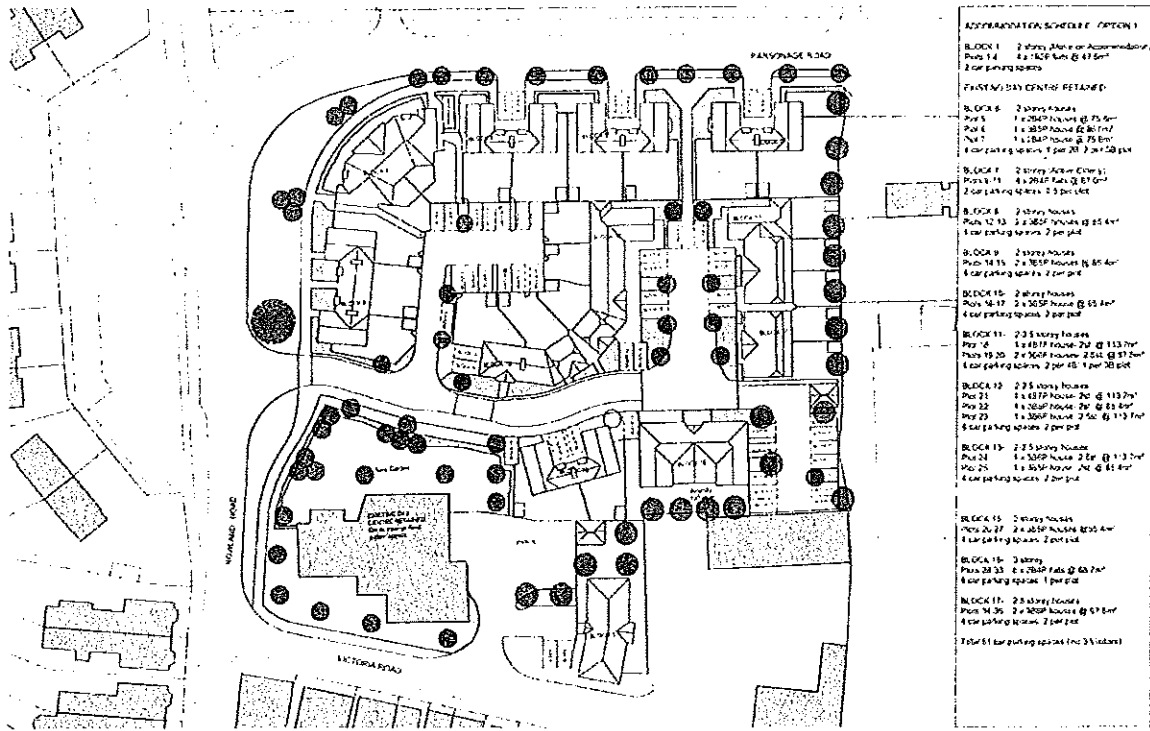

RAGLAN – WITH EXISTING DAY CENTRE

RAGLAN – WITH NEW DAY CENTRE

RAGLAN – WITH NO DAY CENTRE

THAMES VALLEY HA – WITH EXISTING DAY CENTRE

Thames Valley
Housing

See Layout OPTION 1
 With Existing Day Centre
 drawing to APP0331/02 REV C

THAMES VALLEY HOUSING ASSOCIATION WITH NO DAY CENTRE

Thames Valley
Housing

Site Layout
OPTION 3 ALL RESIDENTIAL
Drawing to: AM033.1.305 REV F