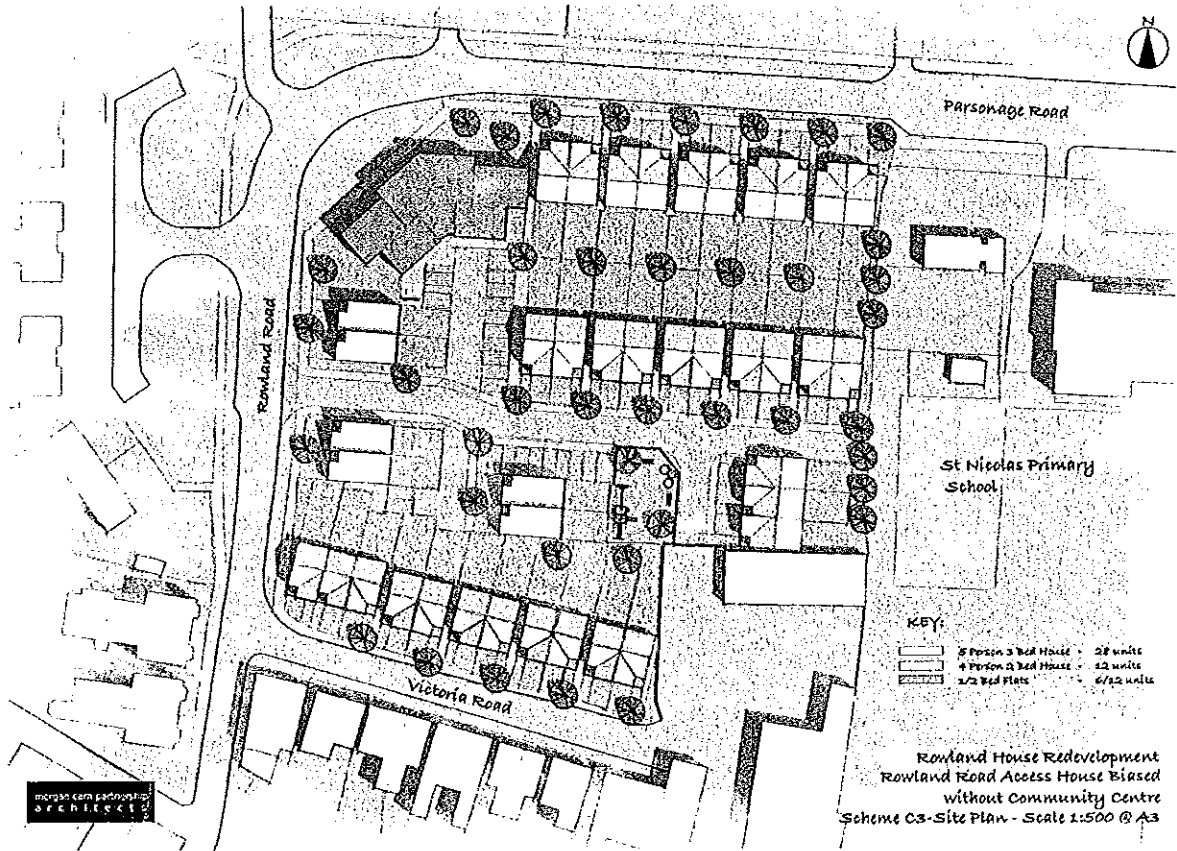

RAGLAN – WITH EXISTING DAY CENTRE

RAGLAN – WITH NEW DAY CENTRE

RAGLAN – WITH NO DAY CENTRE

THAMES VALLEY HA – WITH EXISTING DAY CENTRE

Thames Valley
Housing

See Layout OPTION 1
 With Existing Day Centre
 drawing to APP0331/02 REV C

THAMES VALLEY HOUSING ASSOCIATION WITH NO DAY CENTRE

Thames Valley
Housing

Site Layout
OPTION 3 ALL RESIDENTIAL
Drawing to: AM033.1.305 REV F