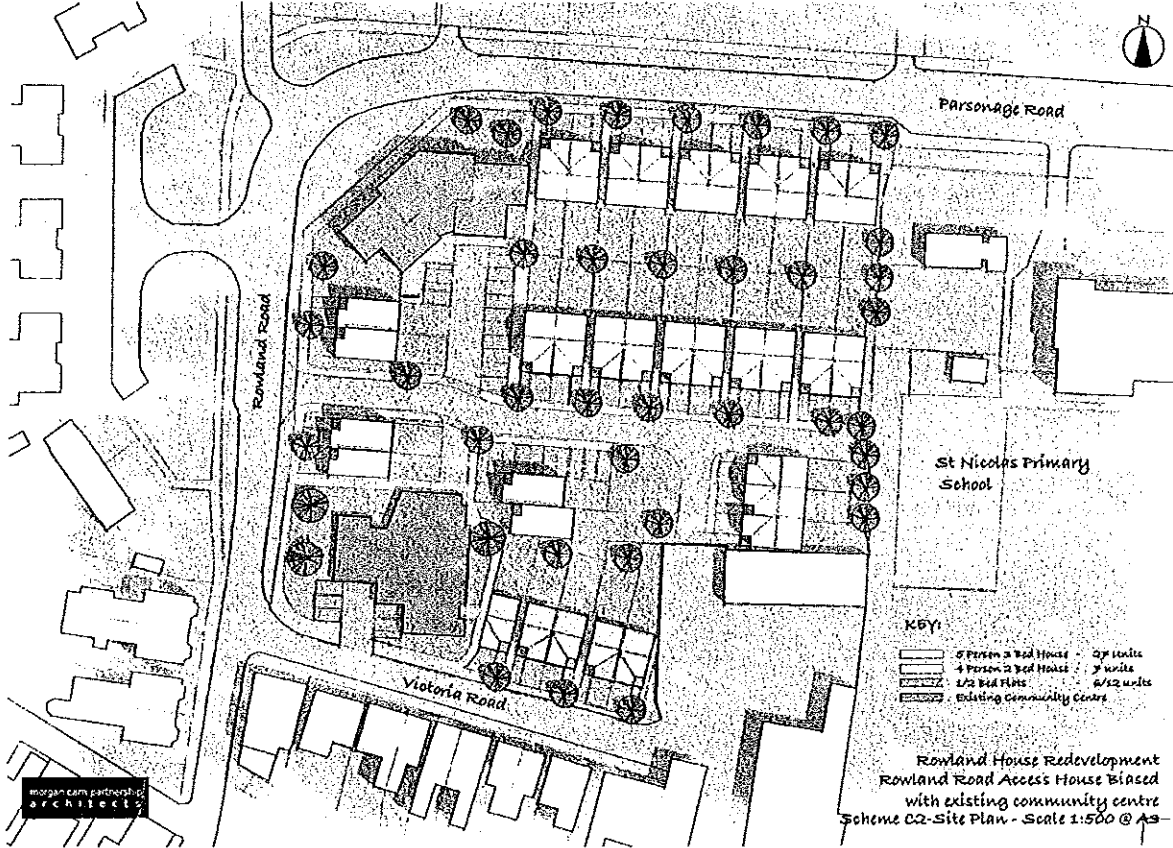

RAGLAN – WITH EXISTING DAY CENTRE

RAGLAN – WITH NEW DAY CENTRE

RAGLAN – WITH NO DAY CENTRE

THAMES VALLEY HA – WITH EXISTING DAY CENTRE

Thames Valley
Housing

See Layout OPTION 1
 With Existing Day Centre
 drawing to APP0331/02 REV C

THAMES VALLEY HOUSING ASSOCIATION WITH NO DAY CENTRE

Thames Valley
Housing

Site Layout
OPTION 3 ALL RESIDENTIAL
Drawing to: AM033.1.305 REV F