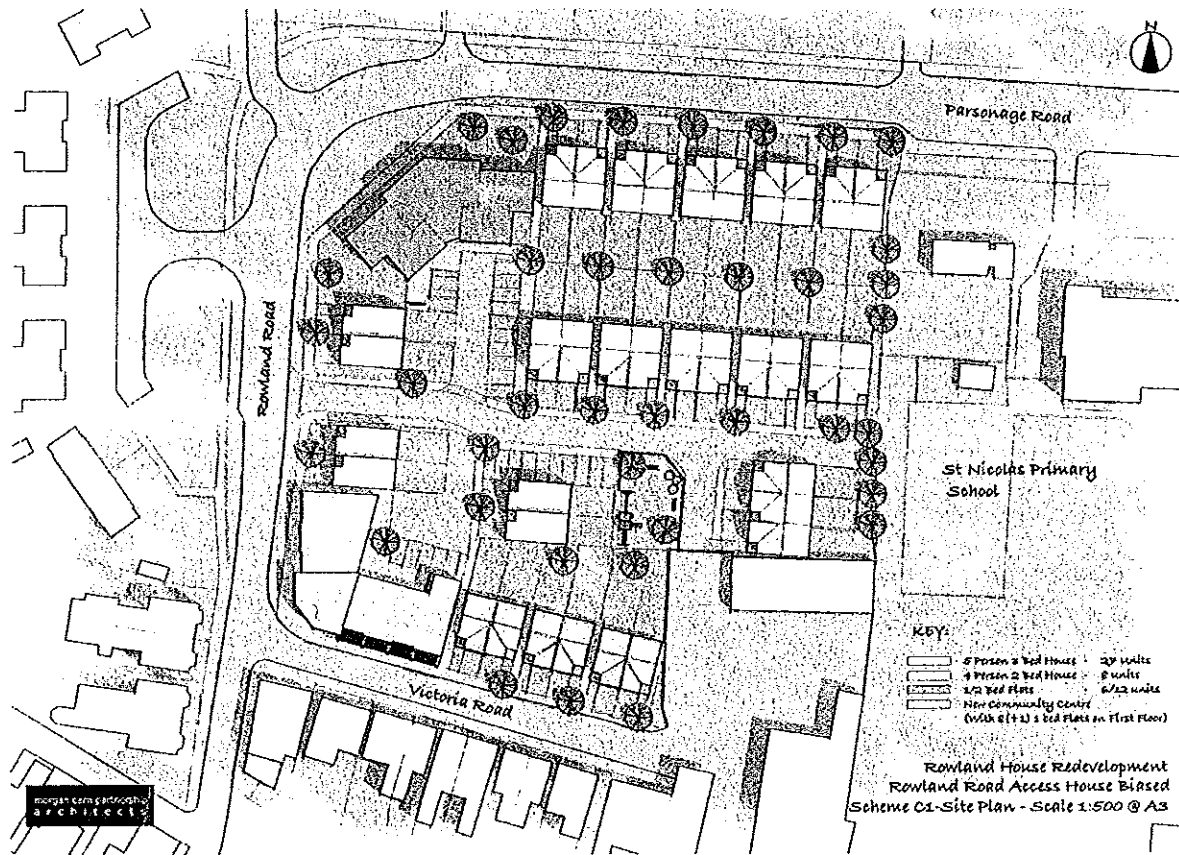

RAGLAN – WITH EXISTING DAY CENTRE

RAGLAN – WITH NEW DAY CENTRE

RAGLAN – WITH NO DAY CENTRE

THAMES VALLEY HA – WITH EXISTING DAY CENTRE

Thames Valley
Housing

See Layout OPTION 1
 With Existing Day Centre
 drawing to APP0331/02 REV C

THAMES VALLEY HOUSING ASSOCIATION WITH NO DAY CENTRE

Thames Valley
Housing

Site Layout
OPTION 3 ALL RESIDENTIAL
Drawing to: AM033.1.305 REV F